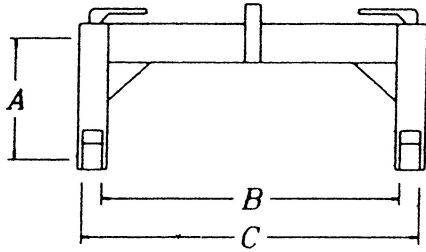

Measurements for Determining Acura Trak Hitch Category

DIMENSIONS ON IMPLEMENT SIDE			
CATEGORY	A	B	C
II	14.8"	32.75"	36.75"
111N	18.8"	32.75"	36.75"
IIIW	18.8"	38.31"	42.31"
IVN	26.97"	38.31"	42.31"

Category III N Acura Trak hitches are convertible to Category IIIW by adding part #660109 category 3N to 3W spacer kit, and part #660124 3W support bracket.