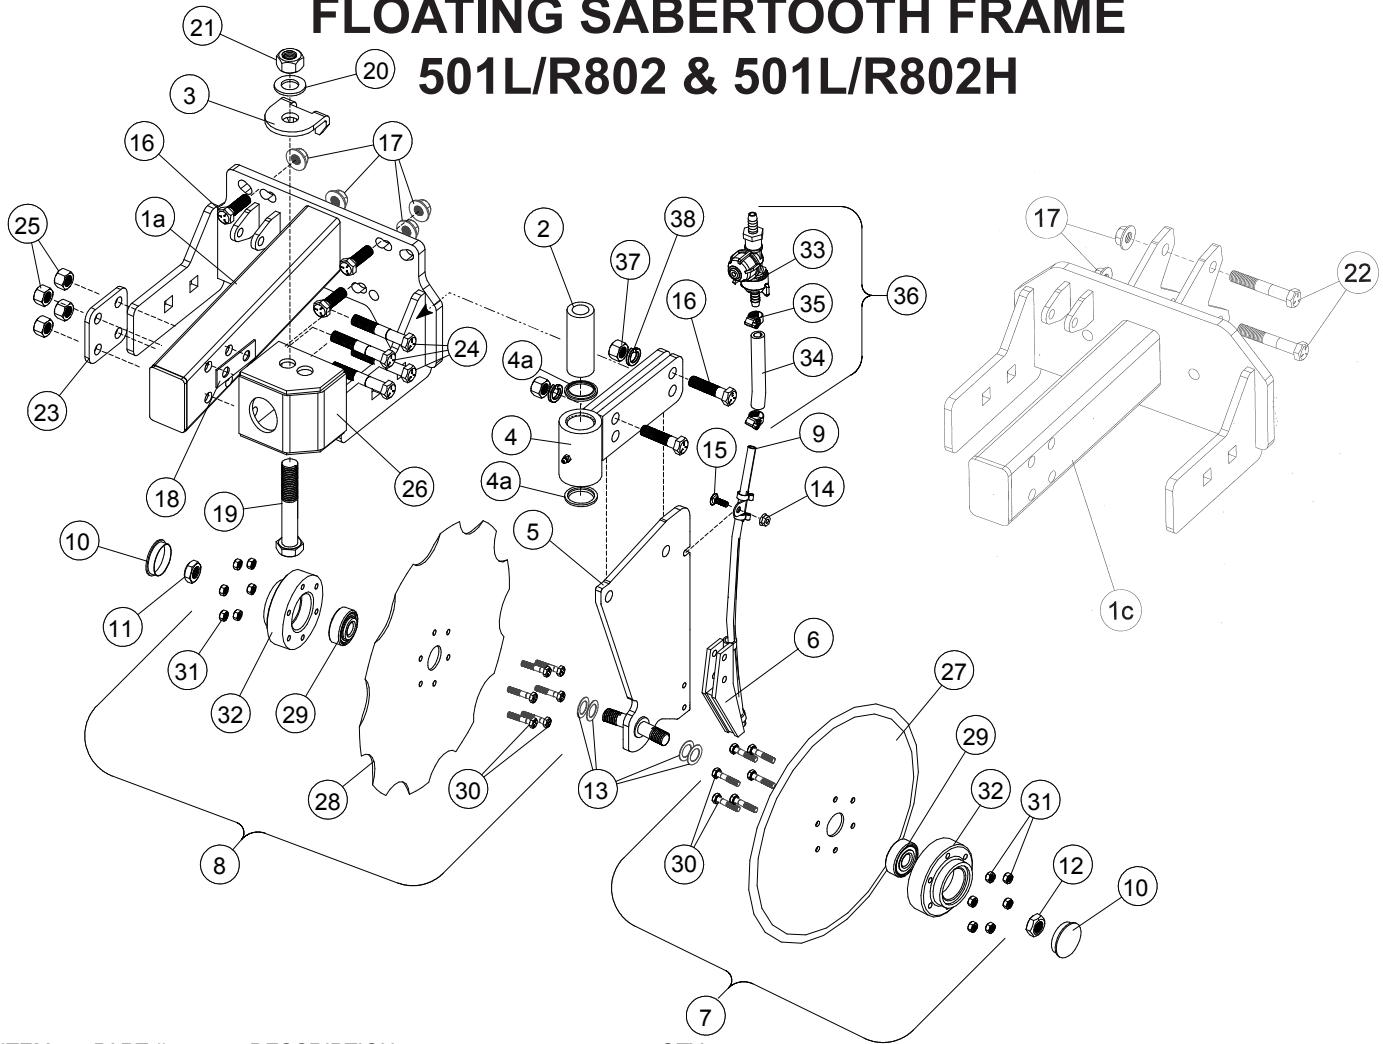

LIQUID NUTRI MATE 3 ASSEMBLY WITH FLOATING SABERTOOTH FRAME 501L/R802 & 501L/R802H

ITEM	PART #	DESCRIPTION	QTY	ITEM	PART #	DESCRIPTION	QTY
1a	5010561L	Frame N/M 3-Fitr. II-Univ.-LH	1	25	201117	Nut 1/2 - Center Lock	4
1b	5010561R	Frame N/M 3-Fitr. II-Univ.-RH (not shown)	1	26	4011735	Mount - Pivot Arm - N/M 3 - Narrow	1
1c	5010562L	Frame N/M 3-Fitr. II-CIH-LH	1	27	166017	Disc Blade - 12" Smooth	1
1d	5010562R	Frame N/M 3-Fitr. II-CIH-RH (not shown)	1	28	166019	Disc Blade - 13.5" Notched	1
2	210061	Bushing-Chrome 1.25 OD x .78 ID x 3.4	1	29	3012500	Bearing - 204PY3	2
3	360031	Stop - Pivot Arm - N/M 3	1	30	200115	HHCS 1/4 x 1 3/8 Gr 5	12
4	4011733G	Pivot Arm - Greaseable	1	31	201101	Nut 1/4 Hex Center Lock	12
4a	211027	Seal - Rod Wiper	2	32	3012400	Hub	2
		475257G = Items 2, 4 & 4a		33	212606	Diaph. Ck Vlv Assy 3/8 x 3/8 - 4PSI	1
5	4012835	Standard with sloping top	1		or 212607	Diaph. Ck Vlv Assy 3/8 x 3/8 - 5PSI	1
6	3012615	Scraper Kit (Includes 2 Roll Pins)	1	34	212209	Hose 3/8 x 6	1
7	3012605A	Disc-Bearing-Hub Assy 12"	1	35	220026	Clamp Hose 1/2	2
	3012607	Repair Kit - 12" Disc, Bearing, Bolts		36	475258	Ball Ck Vlv - Hose - Clamps Assy	1
8	3012602A	Disc-Bearing-Hub Assy 13.5" Notched	1	37	201116	Nut 1/2 Hex	2
	3012608	Repair Kit - 13.5" Disc, Bearing, Bolts		38	202116	Washer 1/2 Split Lock	2
9	460102	Nylon Delivery Tube Assy 3/8" x 16.25"	1			<u>Items Not Shown</u>	
	3012616	Kit- Nylon Tube & Scraper	1		475255L	Disc-Standard-Fert. Tube Assy-Left	1
10	3012102	Dust Cap	2		475255R	Disc-Standard-Fert. Tube Assy-Right	1
11	2100021	Nut 5/8 Jam Right Hand	1			**Subassembly 3012605A Consists of: 3012500 bearing (JD #AA21480, Kinze #GA2014), 3012400 hub, 166017 blade.	
12	2100022	Nut 5/8 Jam Left Hand	1			***Subassembly 3012602A consists of 3012500 bearing (JD #AA21480, Kinze #GA2014), 3012400 hub, 166019 blade - notched.	
13	2100011	Washer .639 x .998 x .030	4			Repair Kit 3012607 includes: 166017 blade, 3012500 bearing, 3012102 dust cap, 200115 bolts (6), & 201101 nuts (6).	
14	201104	Nut 1/4 Hex Flange SS	1			Repair Kit 3012608 includes: 166019 blade, 3012500 bearing, 3012102 dust cap, 200115 bolts (6), & 201101 nuts (6).	
15	200105	Carriage Bolt 1/4 x 3/4 SS	1				
16	200334	HHCS 1/2 x 1 1/2 Gr 5	6				
17	201119	Nut 1/2 Hex Flange	4				
18	360034	Shim 1 x 3	1				
19	200410	HHCS 3/4-16 x 5 Gr 5	1				
20	202220	Washer 3/4 Flat SAE Hardened	1				
21	201121	Nut 3/4-16 Hex	1				
22	200340	HHCS 1/2 x 3 1/2 Gr 5	2				
23	360032	Plate - Support 3 x 3 x 1/4	1				
24	200342	HHCS 1/2 x 3 1/4 Gr 5	4				