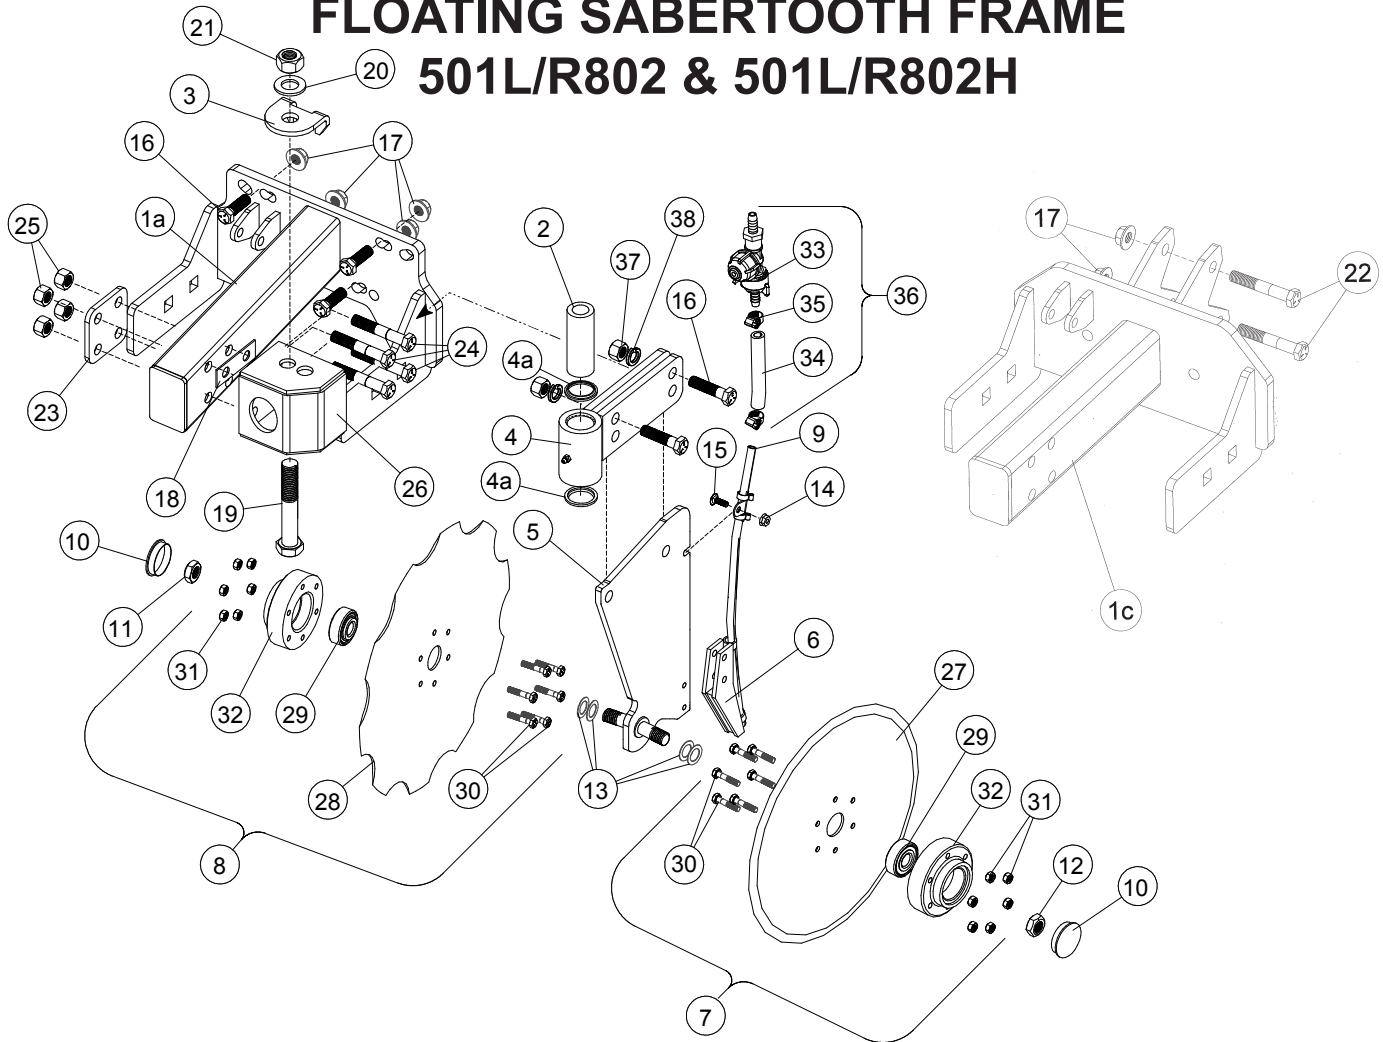

LIQUID NUTRI MATE 3 ASSEMBLY WITH FLOATING SABERTOOTH FRAME 501L/R802 & 501L/R802H

ITEM	PART #	DESCRIPTION	QTY	ITEM	PART #	DESCRIPTION	QTY
1a	5010561L	Frame N/M 3-Fitr. II-Univ.-LH	1	25	201117	Nut 1/2 - Center Lock	4
1b	5010561R	Frame N/M 3-Fitr. II-Univ.-RH (not shown)	1	26	4011735	Mount - Pivot Arm - N/M 3 - Narrow	1
1c	5010562L	Frame N/M 3-Fitr. II-CIH-LH	1	27	166017	Disc Blade - 12" Smooth	1
1d	5010562R	Frame N/M 3-Fitr. II-CIH-RH (not shown)	1	28	166019	Disc Blade - 13.5" Notched	1
2	210061	Bushing-Chrome 1.25 OD x .78 ID x 3.4	1	29	3012500	Bearing - 204PY3	2
3	360031	Stop - Pivot Arm - N/M 3	1	30	200115	HHCS 1/4 x 1 3/8 Gr 5	12
4	4011733G	Pivot Arm - Greaseable	1	31	201101	Nut 1/4 Hex Center Lock	12
4a	211027	Seal - Rod Wiper	2	32	3012400	Hub	2
		475257G = Items 2, 4 & 4a		33	212606	Diaph. Ck Vlv Assy 3/8 x 3/8 - 4PSI	1
5	4012835	Standard with sloping top	1		or 212607	Diaph. Ck Vlv Assy 3/8 x 3/8 - 5PSI	1
6	3012615	Scraper Kit (Includes 2 Roll Pins)	1	34	212209	Hose 3/8 x 6	1
7	3012605A	Disc-Bearing-Hub Assy 12"	1	35	220026	Clamp Hose 1/2	2
	3012607	Repair Kit - 12" Disc, Bearing, Bolts		36	475258	Ball Ck Vlv - Hose - Clamps Assy	1
8	3012602A	Disc-Bearing-Hub Assy 13.5" Notched	1	37	201116	Nut 1/2 Hex	2
	3012608	Repair Kit - 13.5" Disc, Bearing, Bolts		38	202116	Washer 1/2 Split Lock	2
9	460102	Nylon Delivery Tube Assy 3/8" x 16.25"	1			<u>Items Not Shown</u>	
	3012616	Kit- Nylon Tube & Scraper	1		475255L	Disc-Standard-Fert. Tube Assy-Left	1
10	3012102	Dust Cap	2		475255R	Disc-Standard-Fert. Tube Assy-Right	1
11	2100021	Nut 5/8 Jam Right Hand	1			**Subassembly 3012605A Consists of: 3012500 bearing (JD #AA21480, Kinze #GA2014), 3012400 hub, 166017 blade.	
12	2100022	Nut 5/8 Jam Left Hand	1			***Subassembly 3012602A consists of 3012500 bearing (JD #AA21480, Kinze #GA2014), 3012400 hub, 166019 blade - notched.	
13	2100011	Washer .639 x .998 x .030	4			Repair Kit 3012607 includes: 166017 blade, 3012500 bearing,	
14	201104	Nut 1/4 Hex Flange SS	1			3012102 dust cap, 200115 bolts (6), & 201101 nuts (6).	
15	200105	Carriage Bolt 1/4 x 3/4 SS	1			Repair Kit 3012608 includes: 166019 blade, 3012500 bearing,	
16	200334	HHCS 1/2 x 1 1/2 Gr 5	6			3012102 dust cap, 200115 bolts (6), & 201101 nuts (6).	
17	201119	Nut 1/2 Hex Flange	4				
18	360034	Shim 1 x 3	1				
19	200410	HHCS 3/4-16 x 5 Gr 5	1				
20	202220	Washer 3/4 Flat SAE Hardened	1				
21	201121	Nut 3/4-16 Hex	1				
22	200340	HHCS 1/2 x 3 1/2 Gr 5	2				
23	360032	Plate - Support 3 x 3 x 1/4	1				
24	200342	HHCS 1/2 x 3 1/4 Gr 5	4				