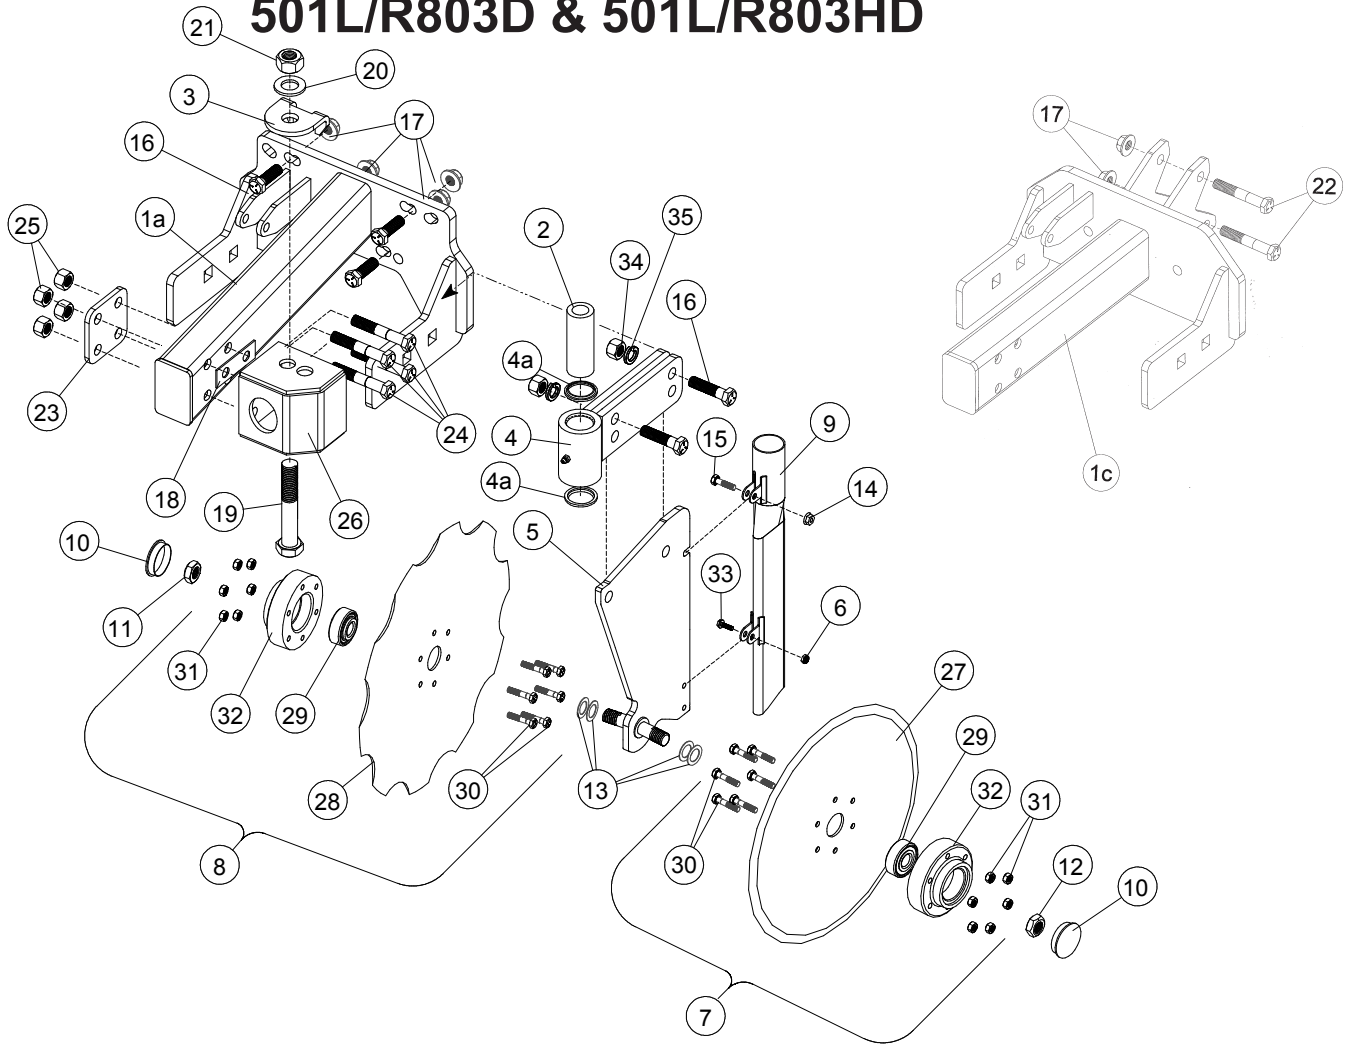

# DRY NUTRI MATE 3 ASSEMBLY WITH FLOATING SABERTOOTH FRAME 501L/R803D & 501L/R803HD

ITEM	PART #	DESCRIPTION	QTY	ITEM	PART #	DESCRIPTION	QTY
1a	5010563L	Frame N/M 3-Filtr II-Univ.- Dry LH	1	20	202220	Washer 3/4 Flat SAE Hardened	1
1b	5010563R	Frame N/M 3-Filtr II-Univ.- Dry RH(not shwn)	1	21	201121	Nut 3/4-16 Hex	1
1c	5010564L	Frame N/M 3-Filtr II-CIH-Dry LH	1	22	200340	HHCS 1/2 x 3 1/2 Gr 5	2
1d	5010564R	Frame N/M 3-Filtr II-CIH-Dry RH (not shown)	1	23	360032	Plate - Support 3 x 3 x 1/4	1
2	210061	Bushing-Chrome 1.25 OD x .78 ID x 3.4	1	24	200342	HHCS 1/2 x 3 1/4 Gr 5	4
3	360031	Stop - Pivot Arm - N/M 3	1	25	201117	Nut 1/2 - Center Lock	4
4	4011733G	Pivot Arm - Greaseable	1	26	4011735	Mount - Pivot Arm - N/M 3 - Narrow	1
4a	211027	Seal - Rod Wiper	2	27	166017	Disc Blade - 12" Smooth	1
		475257G = Items 2, 4 & 4a		28	166019	Disc Blade - 13.5" Notched	1
5	4012835	Standard w/sloping top	1	29	3012500	Bearing - 204PY3	2
6	201091	Nut #10-24 Nylock	1	30	200115	HHCS 1/4 x 1 3/8 Gr 5	12
7	3012605A	Disc-Bearing-Hub Assy 12"	1	31	201101	Nut 1/4 Hex Center Lock	12
	3012607	Repair Kit - 12" Disc, Bearing, Bolts		32	3012400	Hub	2
8	3012602A	Disc-Bearing-Hub Assy 13.5" Notched	1	33	204012	Screw #10-24 x 5/8	1
	3012608	Repair Kit - 13.5" Disc, Bearing, Bolts		34	201116	Nut 1/2 Hex	2
9	4010153	Fertilizer Tube Dry .56 ID	1	35	202116	Washer 1/2 Split Lock	2
10	3012102	Dust Cap	2			<u>Items Not Shown</u>	
11	2100021	Nut 5/8 Jam Right Hand	1		475251LD	Disc-Standard-Fert. Tube Assy-Left-Dry	1
12	2100022	Nut 5/8 Jam Left Hand	1		475251RD	Disc-Standard-Fert. Tube Assy-Right-Dry	1
13	2100011	Washer .639 x .998 x .030	4			**Subassembly 3012605A Consists of: 3012500 bearing (JD	
14	201104	Nut 1/4 Hex Flange SS	1			#AA21480, Kinze #GA2014), 3012400 hub, 166017 blade.	
15	200106	HHCS 1/4-20 x 1	1			***Subassembly 3012602A consists of 3012500 bearing (JD	
16	200334	HHCS 1/2 x 1 1/2 Gr 5	6			#AA21480, Kinze #GA2014), 3012400 hub, 166019 blade - notched.	
17	201119	Nut 1/2 Hex Flange	4			Repair Kit 3012607 includes: 166017 blade, 3012500 bearing,	
18	360034	Shim 1 x 3	4			3012102 dust cap, 200115 bolts (6), & 201101 nuts (6).	
19	200410	HHCS 3/4-16 x 5 Gr 5	1			Repair Kit 3012608 includes: 166019 blade, 3012500 bearing,	
						3012102 dust cap, 200115 bolts (6), & 201101 nuts (6).	