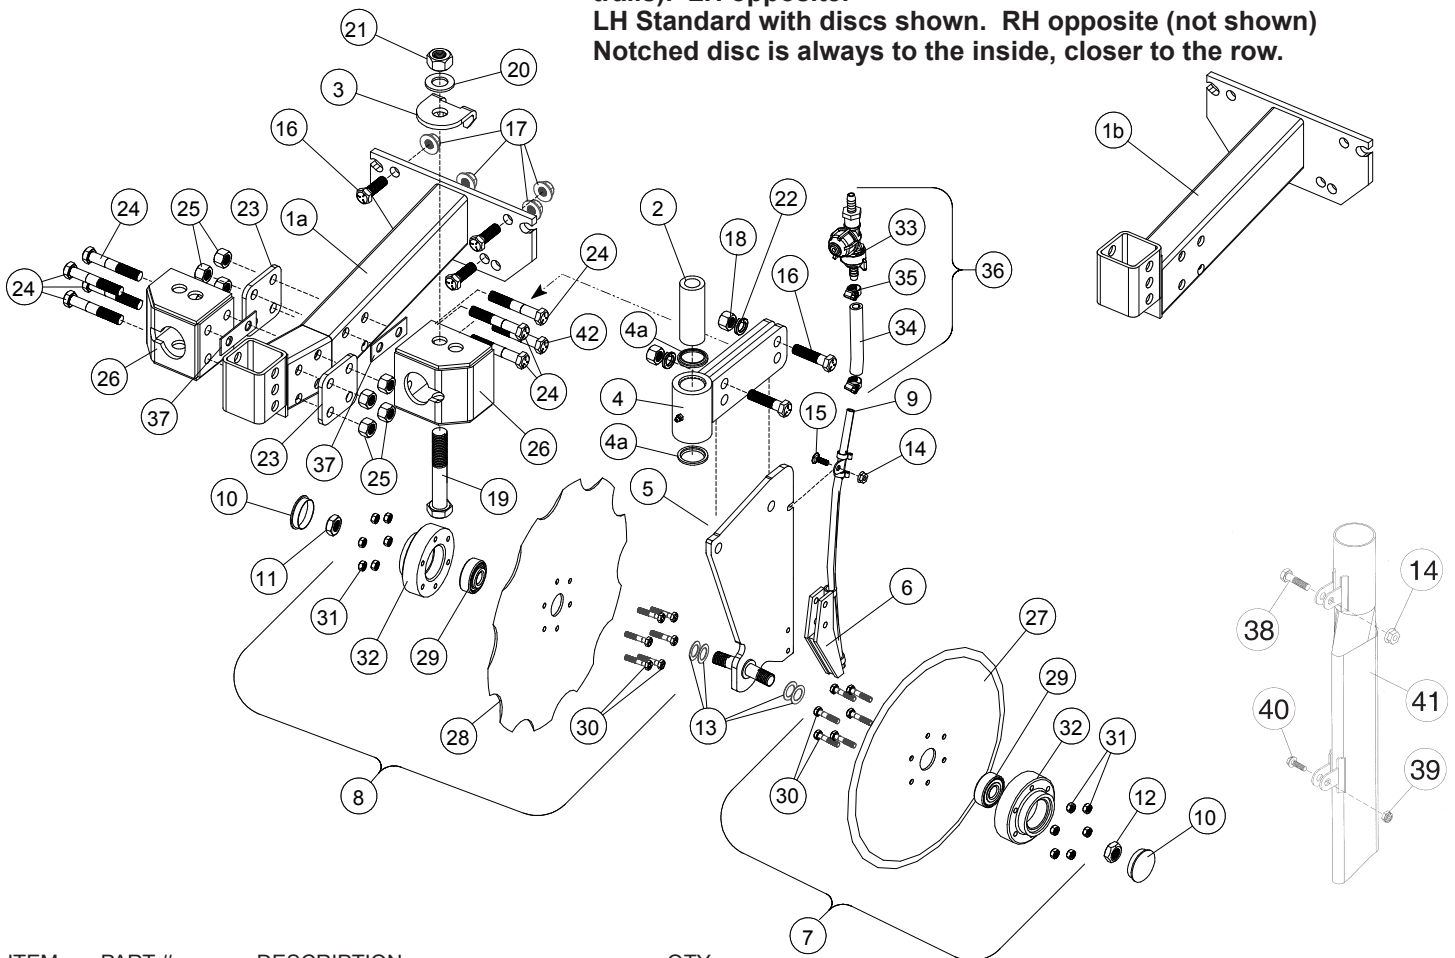

DOUBLE OFFSET NUTRIMATE 3 ASSEMBLY

501D700L/R

NOTES: RH Frame with pivot arm mounts shown (RH leads, LH trails). LH opposite.

LH Standard with discs shown. RH opposite (not shown)
Notched disc is always to the inside, closer to the row.

ITEM	PART #	DESCRIPTION	QTY
26	4011735	Mount - Pivot Arm - N/M 3 - 2 hole	2
27	166017	Disc Blade - 12" Smooth	2
28	166019	Disc Blade - 13.5" Notched	2
29	3012500	Bearing - 204PY3	4
30	200115	HHCS 1/4 x 1 3/8 Gr 5	24
31	201101	Nut 1/4 Hex Center Lock	24
32	3012400	Hub	4
33	212607	Diaph. Ck Vlv Assy 3/8 x 3/8 - 5PSI	2
34	212209	Hose 3/8 x 6	2
35	220026	Clamp Hose 1/2	4
36	475258	Ball Ck Vlv - Hose - Clamps Assy	2
37	360034	Shim 1 x 3	2
38	200106	HHCS 1/4 x 1	2
39	201091	Nut #10-24 Nylock	2
40	204012	Screw #10-24 x 5/8	2
41	4010153	Fertilizer Tube - Dry	2