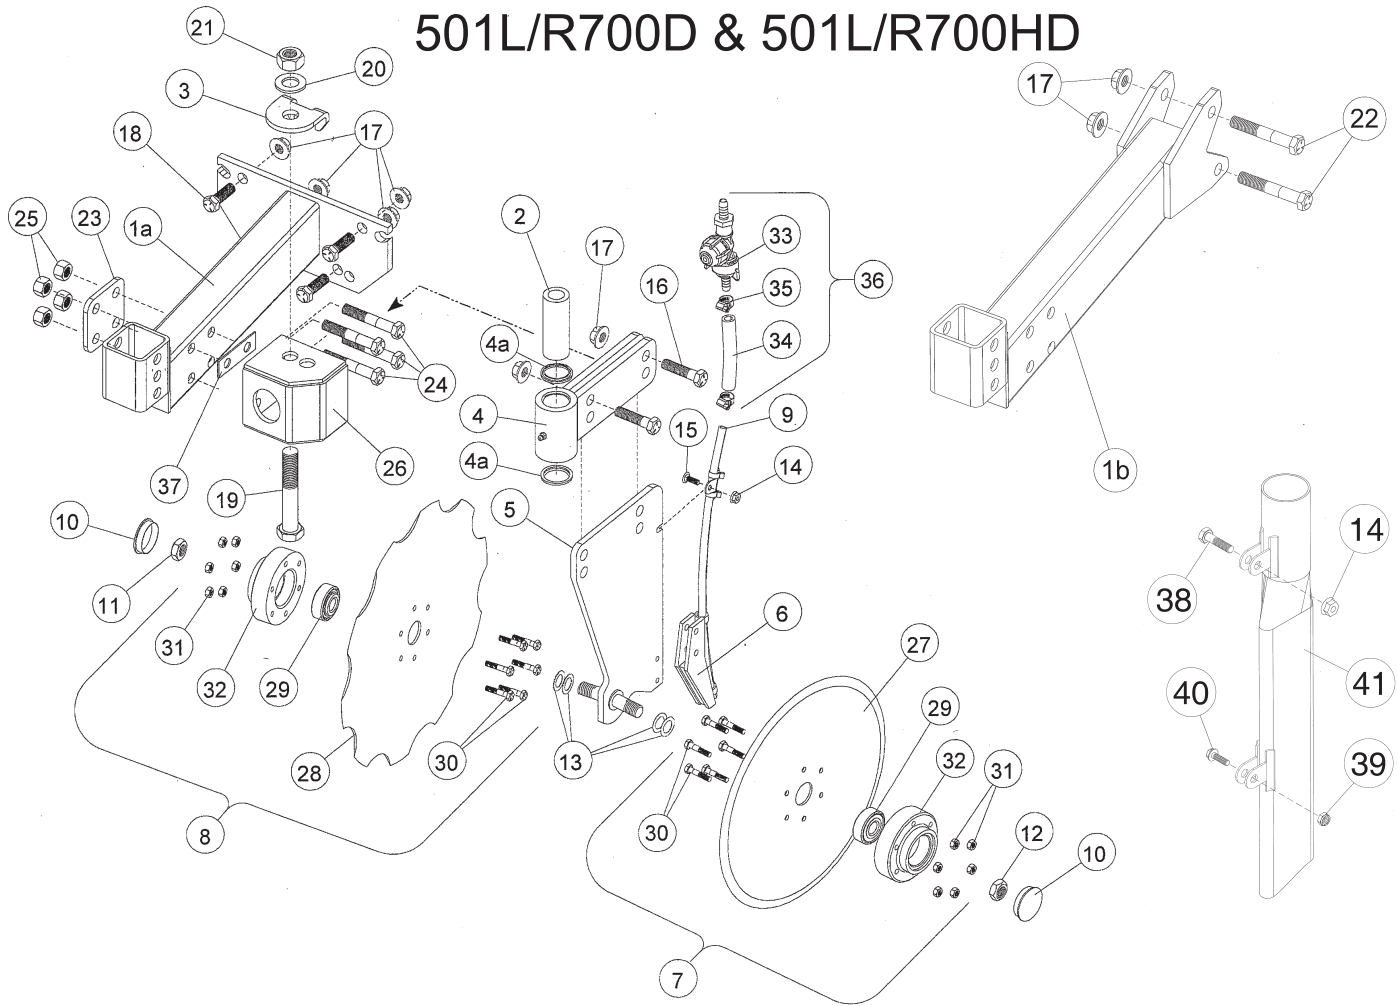

NUTRIMATE 3 ASSEMBLY

501L/R700 & 501L/R700H

501L/R700D & 501L/R700HD

ITEM	PART #	DESCRIPTION	QTY	ITEM	PART #	DESCRIPTION	QTY
1a	5010554	Frame N/M 3 - Universal w/Raised Tube	1	26	4011735	Mount - Pivot Arm - N/M 3 - 2 hole	1
	5010553D	Frame N/M 3 Universal Dry w/Raised Tube	1	27	166017	Disc Blade - 12" Smooth	1
1b	5010554H	Frame N/M 3 - IH w/Raised Tube	1	28	166019	Disc Blade - 13.5" Notched	1
2	210061	Bushing-Chrome 1.25 OD x .78 ID x 3.4	1	29	3012500	Bearing - 204PY3	2
3	360031	Stop - Pivot Arm - N/m 3	1	30	200115	HHCS 1/4 x 1 3/8 Gr 5	12
4	4011733G	Pivot Arm with Bearing - Greasable	1	31	201101	Nut 1/4 Hex Center Lock	12
4a	211027	Seal - Rod Wiper	2	32	3012400	Hub	2
	475257G	Pivot Arm Assy = Items 2, 4 & 4a	1	33	212606	Diaph. Ck Vlv Assy 3/8 x 3/8 - 4PSI	1
5	4012833	Standard	1		or 212607	Diaph. Ck Vlv Assy 3/8 x 3/8 - 5PSI	1
6	3012615	Scraper Kit (Includes 2 Roll Pins)	1	34	212209	Hose 3/8 x 6	1
7	3012605A**	Disc-Bearing-Hub Assy 12"	1	35	220026	Clamp Hose 1/2	2
	3012607	Repair Kit - 12" Disc, Bearing, Bolts, Cap	1	36	475258	Ball Ck Vlv - Hose - Clamps Assy	1
8	3012602A***	Disc-Bearing-Hub Assy 13.5" Notched	1	37	360034	Shim 1 x 3	1
	3012608	Repair Kit - 13.5" Disc, Bearing, Bolts, Cap	1	38	200106	HHCS 1/4 x 1	1
9	460102	Nylon Delivery Tube Assy 3/8" x 16.25"	1	39	201091	Nut #10-24 Nylock	1
	3012616	Kit- Nylon Tube & Scraper	1	40	204012	Screw #10-24 x 5/8	1
10	3012102	Dust Cap	2	41	4010153	Fertilizer Tube - Dry	1
11	2100021	Nut 5/8 Jam Right Hand	1				
12	2100022	Nut 5/8 Jam Lef Hand	1	<u>Items Not Shown</u>			
13	2100011	Washer .639 x .998 x .030	4		475255L	Disc-Standard-Liq. Tube Assy-Left	1
14	201104	Nut 1/4 Hex Flange SS	1		475255R	Disc-Standard-Liq. Tube Assy-Right	1
15	200105	Carriage Bolt 1/4 x 3/4 SS	1		475251LD	Disc-Standard-Dry Tube Assy. Left	1
16	200334	HHCS 1/2 x 1 1/2 Gr 5	2		475251RD	Disc-Standard-Dry Tube Assy-Right	1
17	201119	Nut 1/2 Hex Flange	6				
18	200334	HHCS 1/2 x 1 1/2 Gr 5	4	**Subassembly 3012605A Consists of: 3012500 bearing (JD #AA21480, Kinze #GA2014), 3012400 hub, 166017 blade.			
19	200410	HHCS 3/4-16 x 5 Gr 5	1	***Subassembly 3012602A consists of 3012500 bearing (JD #AA21480, Kinze #GA2014), 3012400 hub, 166019 blade - notched.			
20	202220	Washer 3/4 Flat SAE Hardened	1	Repair Kit 3012607 includes: 166017 blade, 3012500 bearing, 3012102 dust cap, 200115 bolts (6), & 201101 nuts (6).			
21	201121	Nut 3/4-16 Hex	1	Repair Kit 3012608 includes: 166019 blade, 3012500 bearing, 3012102 dust cap, 200115 bolts (6), & 201101 nuts (6).			
22	200340	HHCS 1/2 x 3 1/2 Gr 5	2				
23	360032	Plate - Support 3 x 3 x 1/4	1				
24	200342	HHCS 1/2 x 3 1/4 Gr 5	4				
25	201117	Nut 1/2 - Center Lock	4				