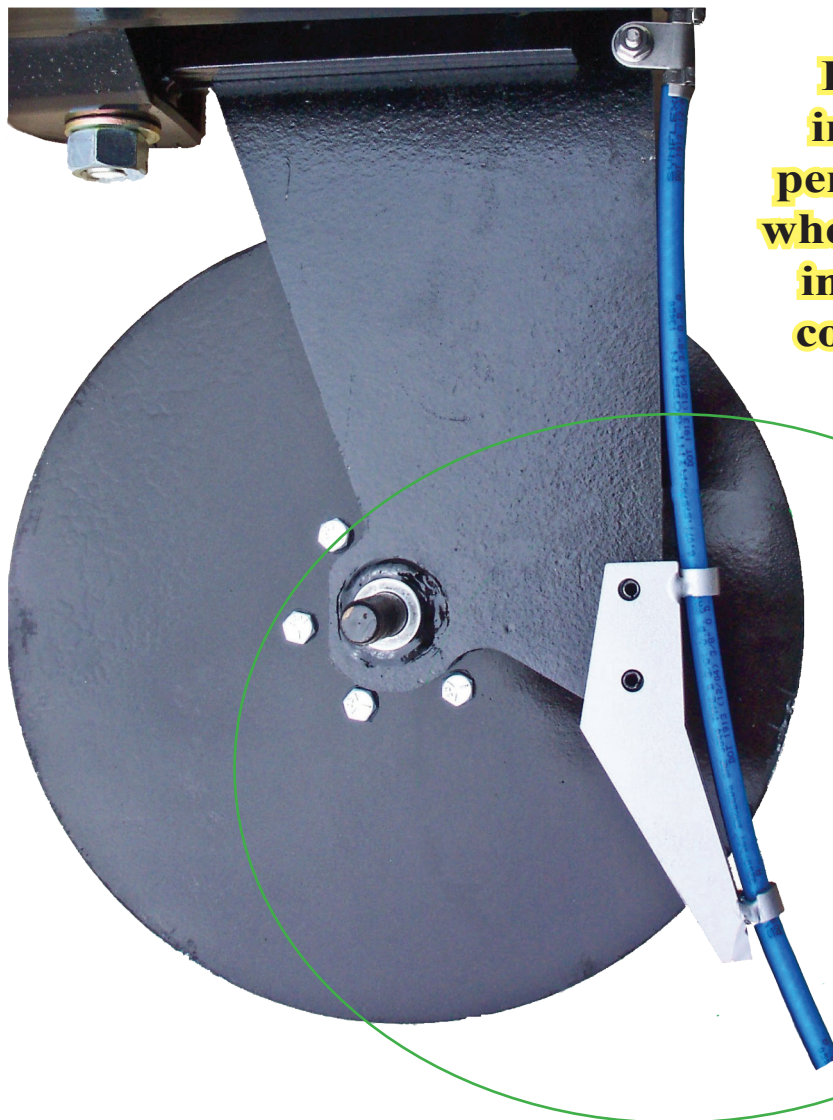

## **NutriMate Inside Scraper**

**Provides  
improved  
performance  
when planting  
in extreme  
conditions!**

**Can be retrofitted on older NutriMate II's.  
Order Kit #3012616**