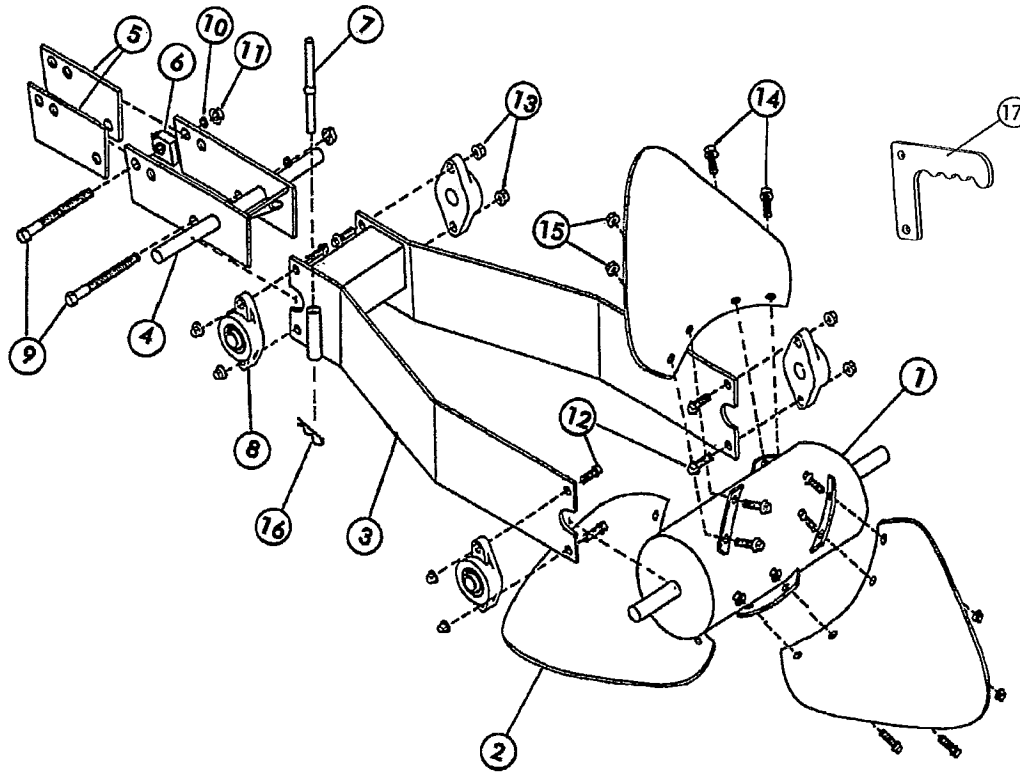

# SECTION 5

## 810000E & 810001E (30" & Wider) 810000NE & 810001NE

ITEM	PART #	DESCRIPTION	QTY
1	810051	DRUM - LH (11" Wide)	1
	810062L	DRUM - LH - Narrow (8 1/4" Wide)	1
	810052	DRUM - RH (11" Wide)	1
	810062R	DRUM - RH - Narrow (8 1/4" Wide)	1
2	810043	BLADE 16 X 18 POINTED	3
	810053	BLADE 16 X 16 ROUNDED	3
3	810049	YOKE FRAME WIDE	1
	810049N	YOKE FRAME NARROW	1
4	810054	HITCH WLDMT	1
5	810055	SHIM - 1/2 X 3 X 6 3/4	2
6	810056	CAM BLOCK 15/16 X 1 1/4	1
7	810057	PIN WLDMT 3/4 X 10 PLTD	1
8	210034	BRG - 2 BOLT FLANGE 1" BORE 3 LIP SEAL	4
9	200464	HHCS 5/8-11 X 4 GR 5 PLTD	2
10	202120	WASHER 5/8 SPLIT LOCK PLTD	2
11	201120	NUT 5/8-11 HEX GR 5 PLTD	2
12	200279	HHCS 7/16 X 1 1/2 GR 5	12(wide)8(nrw)
	200280	HHCS 7/16 x 1 3/4 Gr 5	4(nrw)
13	201115	NUT 7/16 HEX FLANGE LOCKING	12
14	200326	HFHS - 1/2-13 X 1 GR 5 PLTD	12
15	201119	NUT 1/2-13 HEX FLANGE LOCKING - PLTD	12
16	203137	PIN BRIDGE 5/32 - PLTD	1
17	810064	HANDLE - PROP FRAME - NARROW ONLY	2