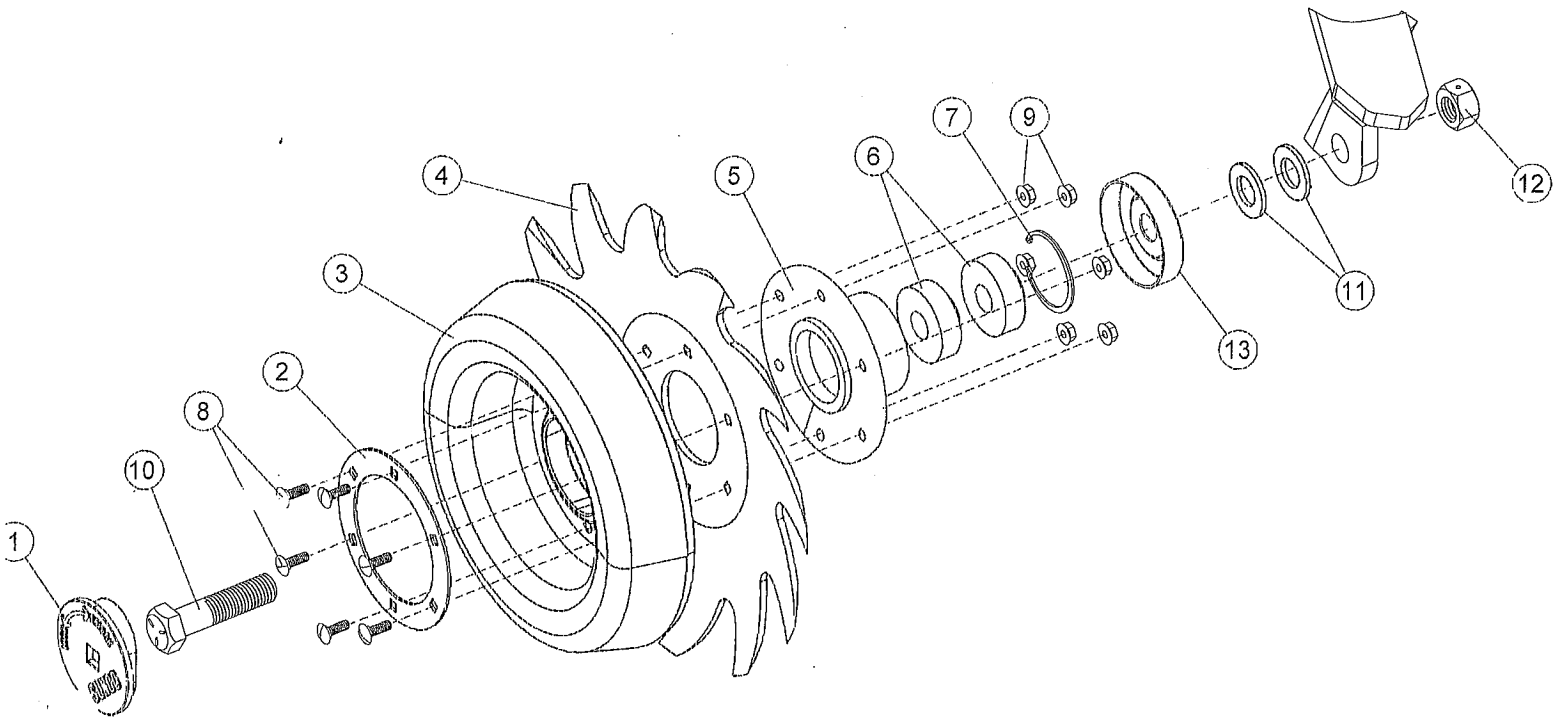

3012618L/R

SABER TOOTH DISCS WITH DEPTH BANDS

ITEM	PART#	DESCRIPTION	QTY
1	370132	CAP - DEPTH BAND	1
2	360049	RING - DEPTH BAND	1
3	370131	DEPTH BAND 10 DIA. X 2 (Specify USA or Argentina blades)	1
4	166015	DISC BLADE - 13" SABER TOOTH LH (SHOWN)	1
	166016	DISC BLADE - 13" SABER TOOTH RH (NOT SHOWN)	1
5	210079	HUB - SABER TOOTH - FRONT-BACK BEARINGS	1
6	210030BB	BEARING 2 X .75	2
7	204385	SNAP RING X 2 INTERNAL	1
8	200116	CARRIAGE BOLT 1/4-20 X 1 1/4	6
9	201108	NUT 1/4-20 HEX FLANGE	6
10	200406	HHCS 3/4-10 X 3 1/2	1
11	202220	WASHER 3/4 FLAT SAE HARDENED	2
12	201152	NUT 3/4-10 HEX CENTER LOCK	1
13	360062	BEARING SHIELD 2.91 X .76	1